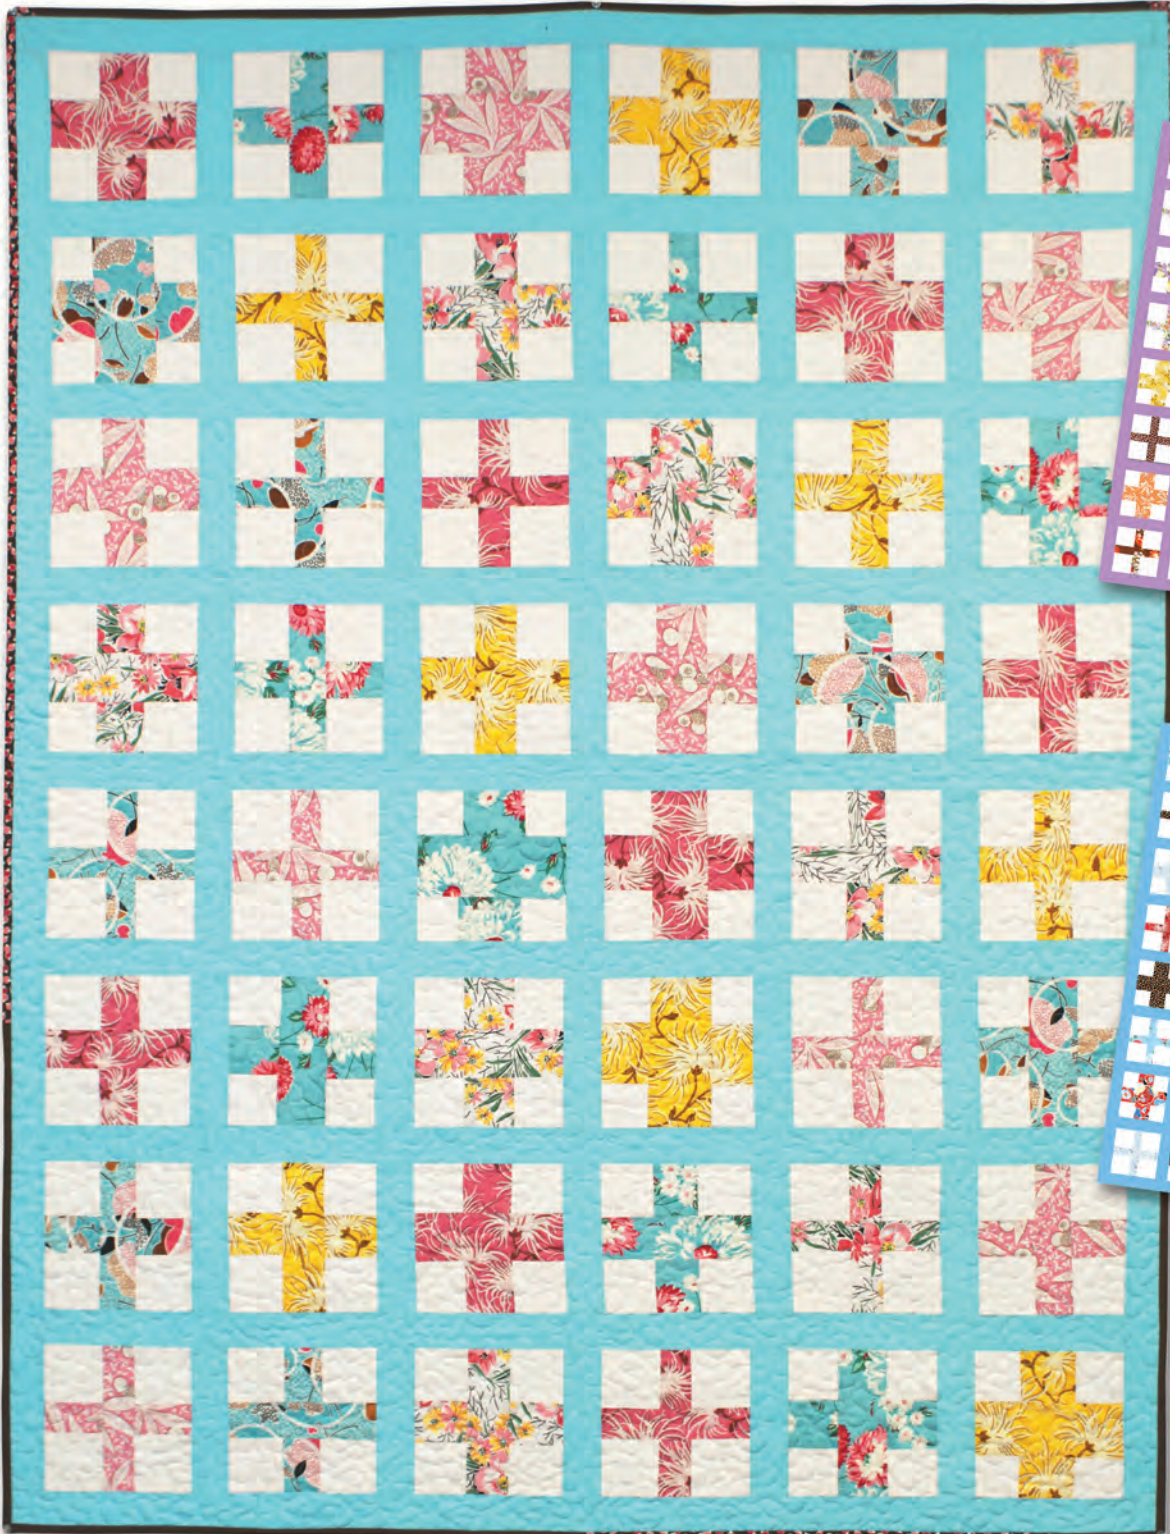

# Simple Math

designed by Elizabeth Hartman for Robert Kaufman Fabrics  
Aqua colorstory, straight layout

featuring

*Betty Dear* by  
Darlene Zimmerman

Lavender colorstory

Lake colorstory

See alternate wonky layout on reverse side.  
Pattern includes instructions for both.

45" x 57"

**ROBERTKAUFMAN**  
F A B R I C S  
[www.robertkaufman.com](http://www.robertkaufman.com)

Pattern available to download free from  
Robert Kaufman Fabrics

# Simple Math

designed by Elizabeth Hartman for Robert Kaufman Fabrics  
Lavender colorstory, wonky layout

featuring

*Betty Dear* by  
Darlene Zimmerman

Aqua colorstory

Lake colorstory

See alternate straight  
layout on reverse side.  
Pattern includes  
instructions for both.